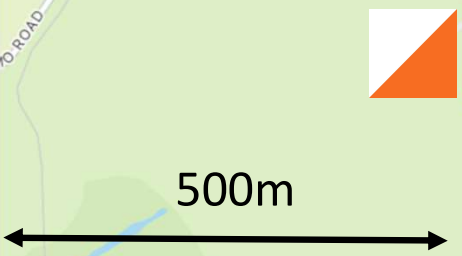

Transport options for Cammo Jan 2024

To Blackhall Cycleway (see inset map and this [link](#))

Any Fife bus eg X55, X61 etc

Cammo walk closed to vehicles south from here

Legend

- Pedestrian Crossing
- Estate car park
- Lothian Bus [Lothian Buses](#)
- Lothian Country Bus
- Stagecoach Bus [Stagecoach](#)

Many Lothian buses travel along Drum Brae

To Scotrail trains and Tram at [Edinburgh Gateway station](#) at Gogar roundabout (~ 30 minute walk from Cammo)