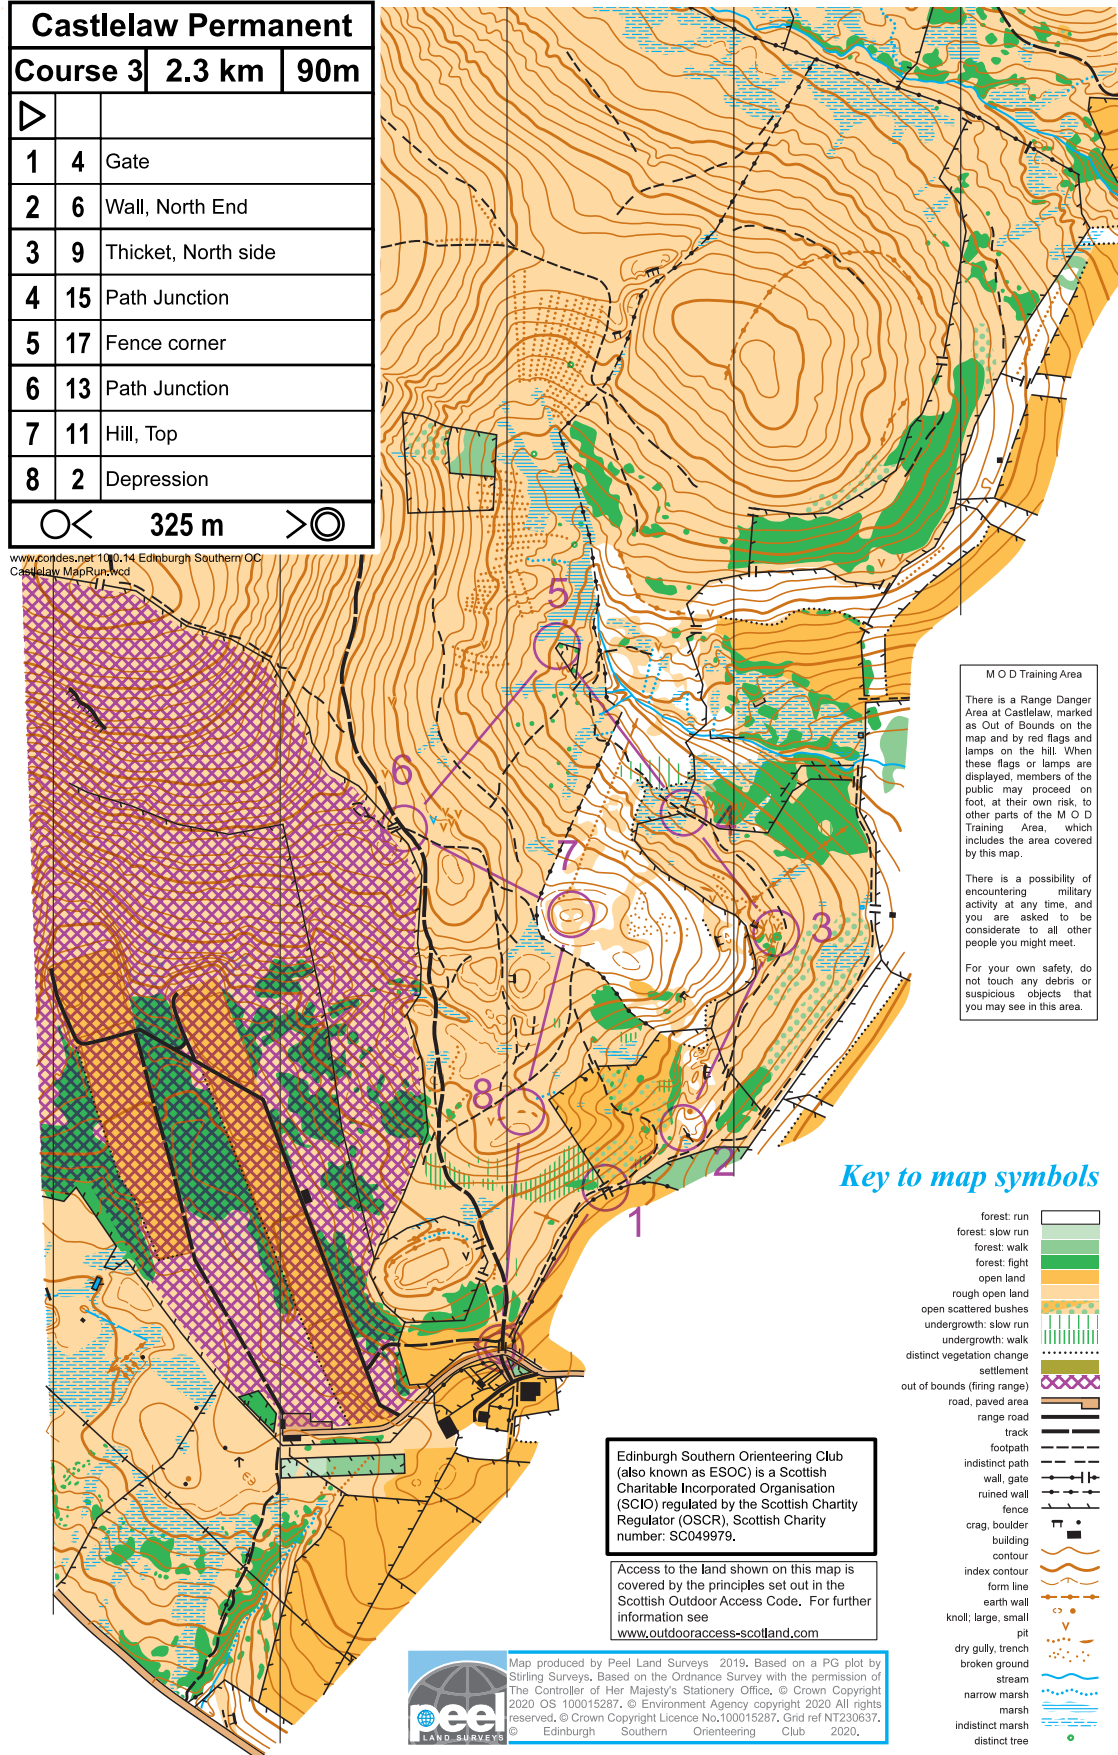

Castlelaw

Scale 1:10000, contour interval 5m

Permanent Orienteering Course 3

We hope you enjoy this permanent orienteering course. Each control is located at a particular feature on the map, in the centre of the circle. At each control there will be a permanent marker with the appropriate number and a letter. You must visit the controls in the order specified.

Castlelaw Permanent		
Course 3	2.3 km	90m
▷		
1	4	Gate
2	6	Wall, North End
3	9	Thicket, North side
4	15	Path Junction
5	17	Fence corner
6	13	Path Junction
7	11	Hill, Top
8	2	Depression

www.codes.net/100.14/Edinburgh Southern OC
Castlelaw MapRun.vcd

Key to map symbols

- forest: run
- forest: slow run
- forest: walk
- forest: fight
- open land
- rough open land
- open scattered bushes
- undergrowth: slow run
- undergrowth: walk
- distinct vegetation change
- settlement
- out of bounds (firing range)
- road, paved area
- range road
- track
- footpath
- indistinct path
- wall, gate
- ruined wall
- fence
- crag, boulder
- building
- contour
- index contour
- form line
- earth wall
- knoll: large, small
- pit
- dry gully, trench
- broken ground
- stream
- narrow marsh
- marsh
- indistinct marsh
- distinct tree

Edinburgh Southern Orienteering Club (also known as ESOC) is a Scottish Charitable Incorporated Organisation (SCIO) regulated by the Scottish Charity Regulator (OSCR), Scottish Charity number: SC049979.

Access to the land shown on this map is covered by the principles set out in the Scottish Outdoor Access Code. For further information see www.outdooraccess-scotland.com